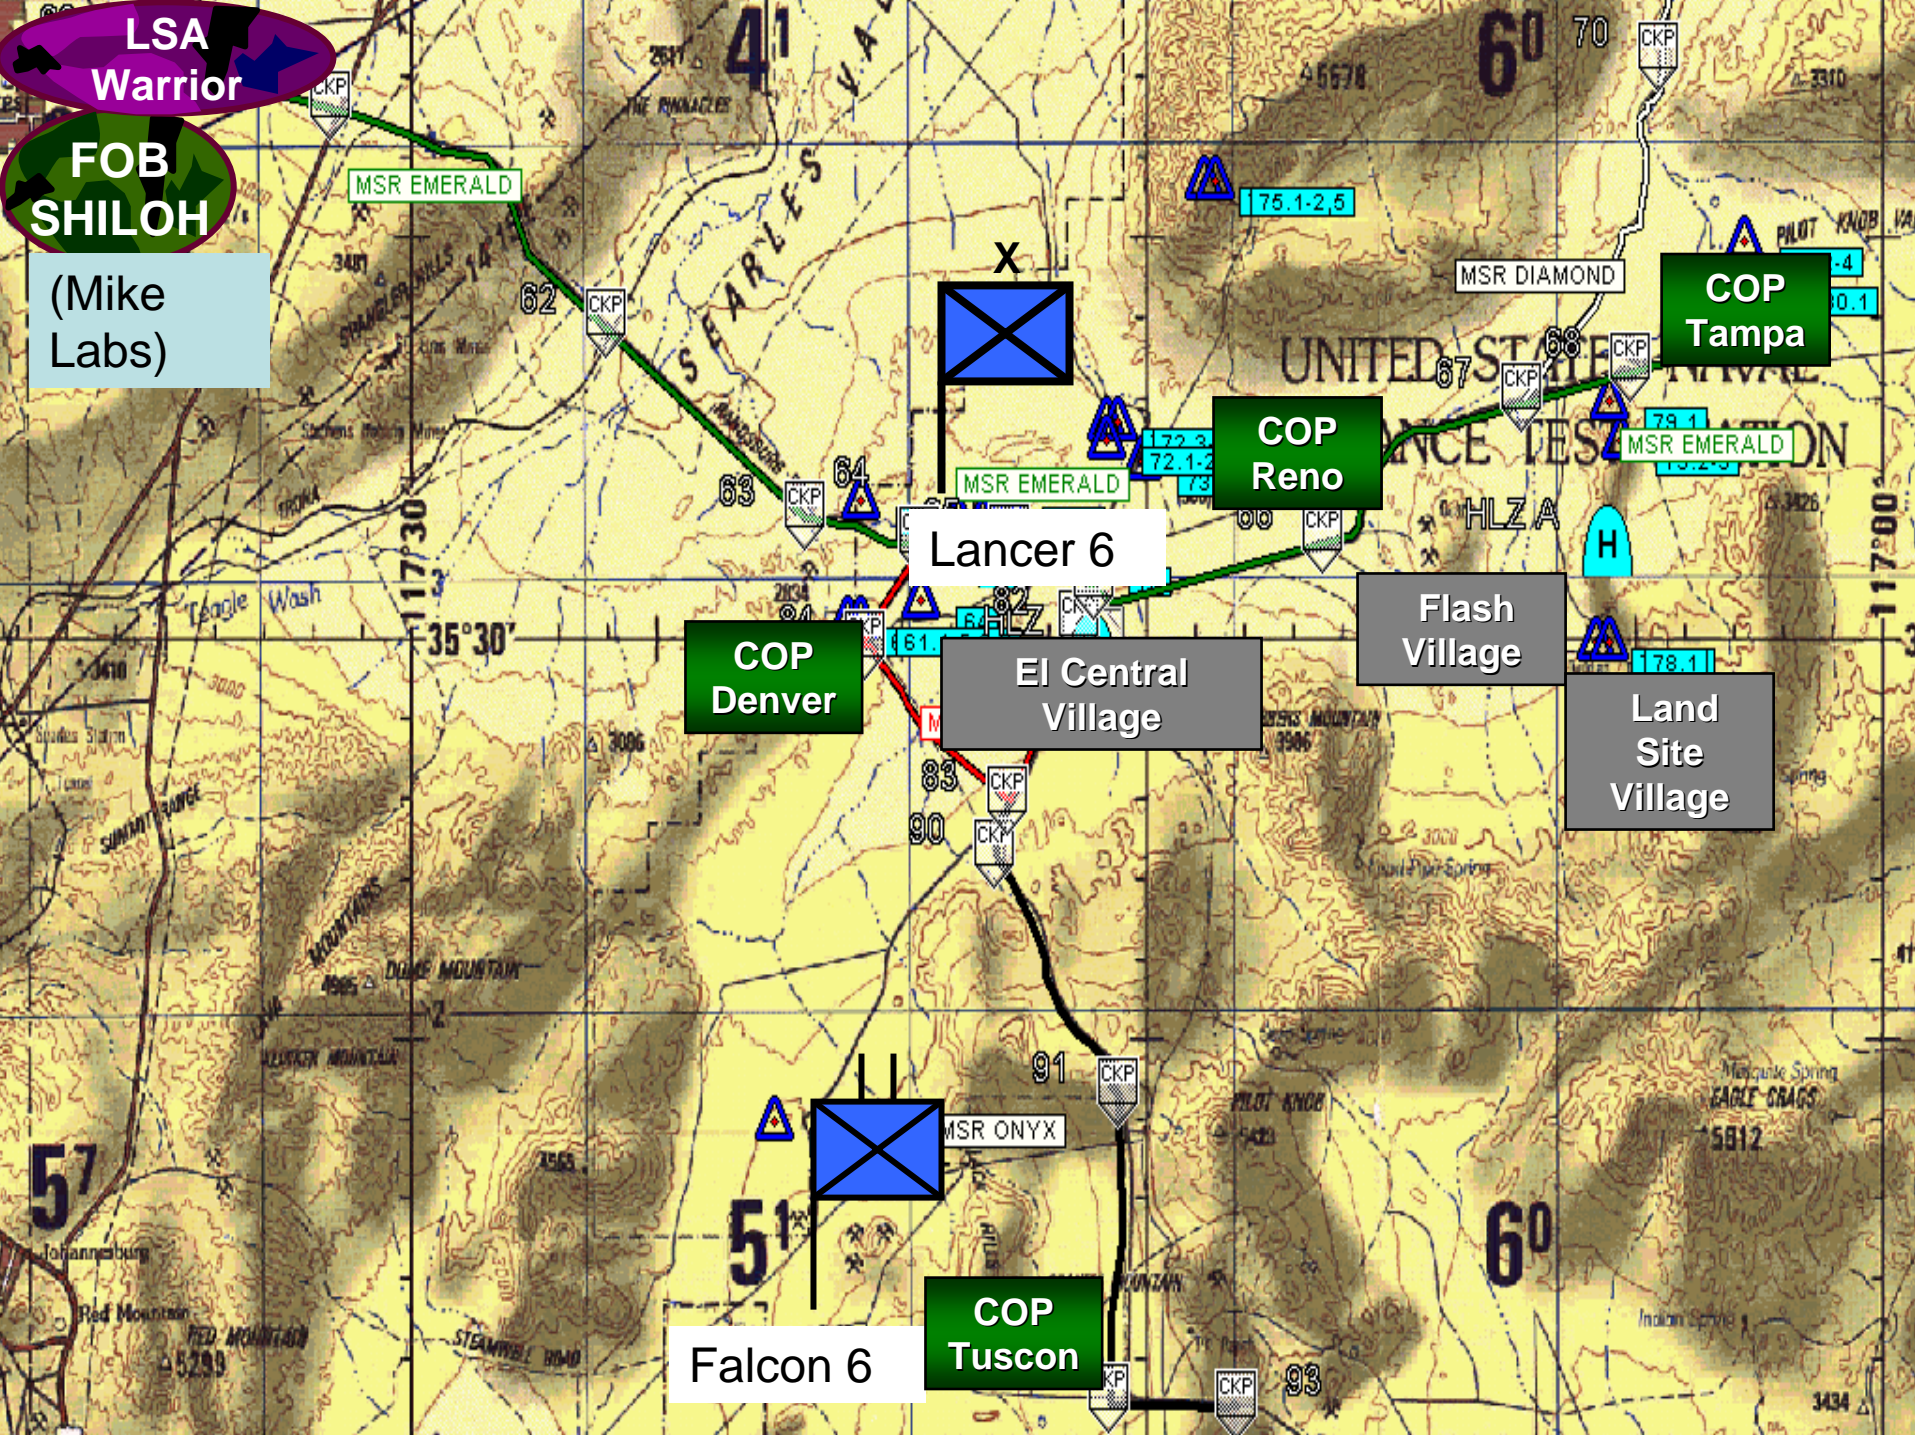

# CTF781 C2 Net Structure

<Response HQ>

<Replicated/Response HQ>

**LSA Warrior**

**FOB SHILOH**

(Mike Labs)

# CTF781 C2 Net Structure